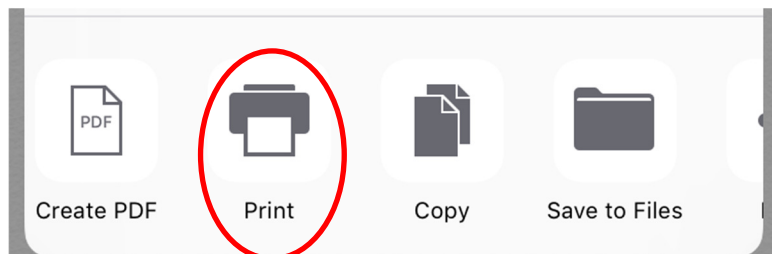

CONNETQUOT PUBLIC LIBRARY

Wireless Printing for iOS

1. **Tap** the Box Icon

2. **Tap** Print

3. **Tap** Select Printer

4. **Tap** Printer Name

5. **Tap** on options to choose color or black and white

6. **Tap** Print