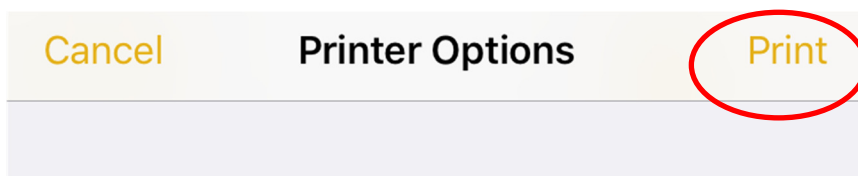

CONNETQUOT PUBLIC LIBRARY

Wireless Printing for iOS

1. **Tap** the Box Icon

2. **Tap** Print

3. **Tap** Select Printer

4. **Tap** Printer Name

5. **Tap** on options to choose color or black and white

6. **Tap** Print