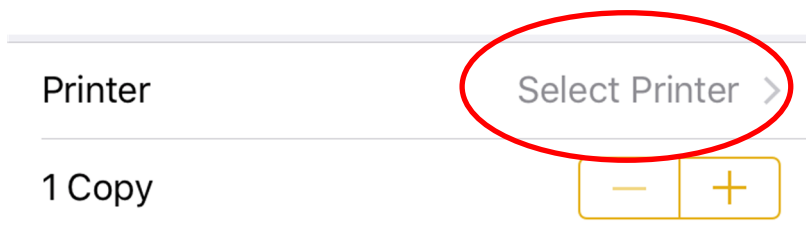

CONNETQUOT PUBLIC LIBRARY

Wireless Printing for iOS

1. **Tap** the Box Icon

2. **Tap** Print

3. **Tap** Select Printer

4. **Tap** Printer Name

5. **Tap** on options to choose color or black and white

6. **Tap** Print